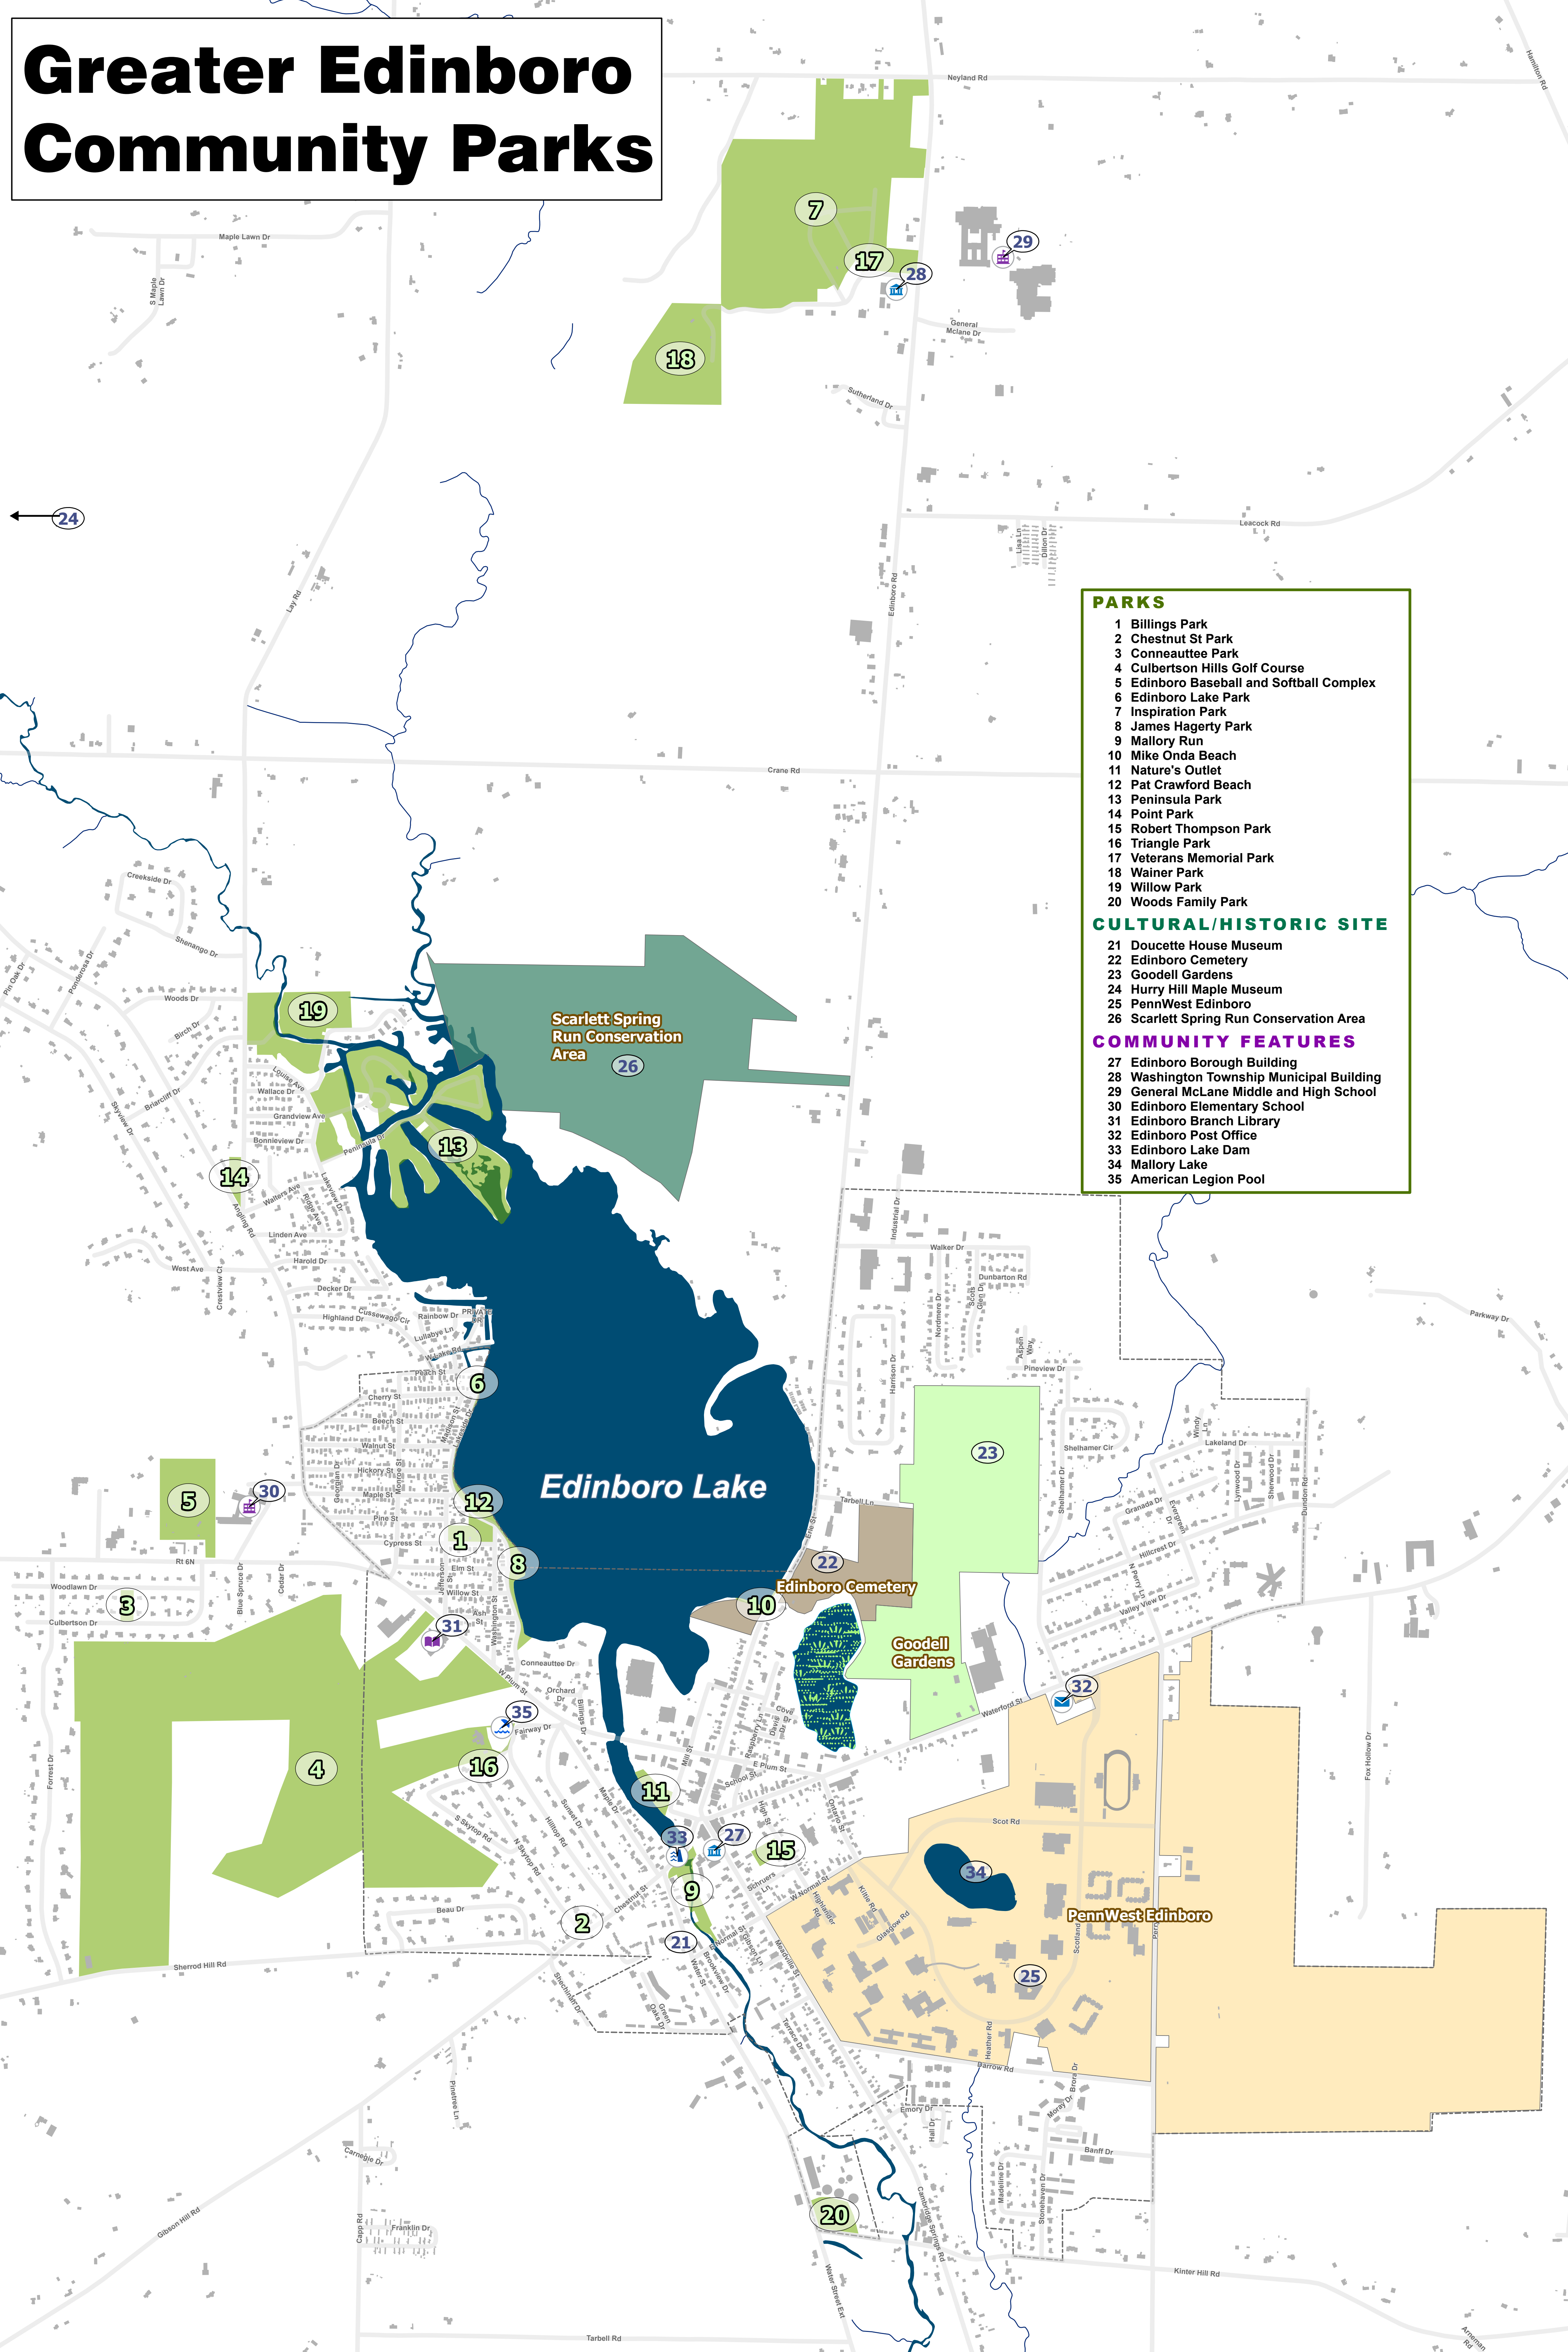

Greater Edinboro Community Parks

- PARKS**
- 1 Billings Park
 - 2 Chestnut St Park
 - 3 Conneauttee Park
 - 4 Culbertson Hills Golf Course
 - 5 Edinboro Baseball and Softball Complex
 - 6 Edinboro Lake Park
 - 7 Inspiration Park
 - 8 James Hagerty Park
 - 9 Mallory Run
 - 10 Mike Onda Beach
 - 11 Nature's Outlet
 - 12 Pat Crawford Beach
 - 13 Peninsula Park
 - 14 Point Park
 - 15 Robert Thompson Park
 - 16 Triangle Park
 - 17 Veterans Memorial Park
 - 18 Wainer Park
 - 19 Willow Park
 - 20 Woods Family Park
- CULTURAL/HISTORIC SITE**
- 21 Doucette House Museum
 - 22 Edinboro Cemetery
 - 23 Goodell Gardens
 - 24 Hurry Hill Maple Museum
 - 25 PennWest Edinboro
 - 26 Scarlett Spring Run Conservation Area
- COMMUNITY FEATURES**
- 27 Edinboro Borough Building
 - 28 Washington Township Municipal Building
 - 29 General McLane Middle and High School
 - 30 Edinboro Elementary School
 - 31 Edinboro Branch Library
 - 32 Edinboro Post Office
 - 33 Edinboro Lake Dam
 - 34 Mallory Lake
 - 35 American Legion Pool